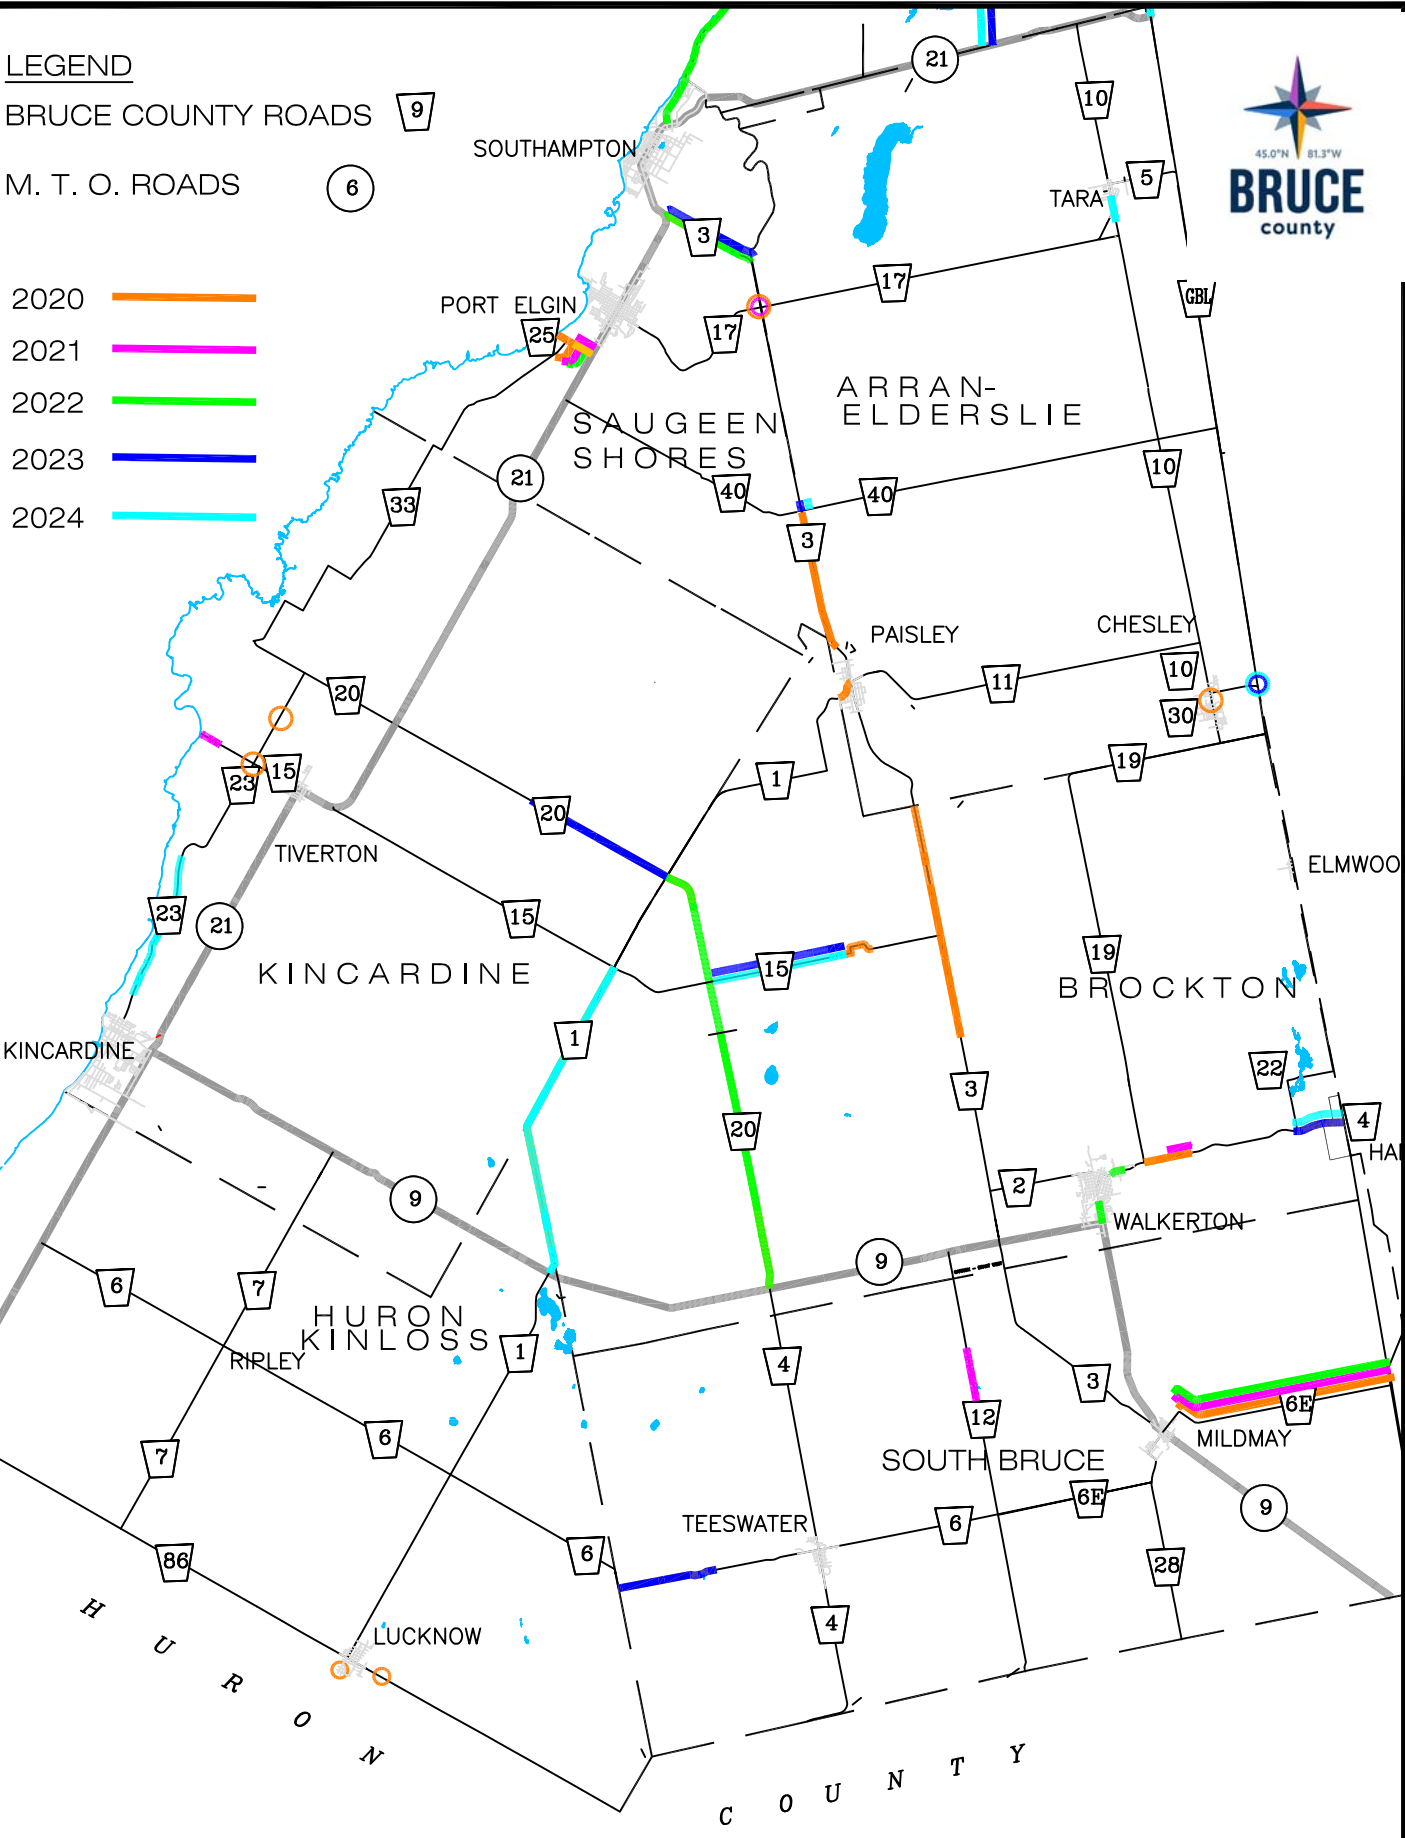

LEGEND

BRUCE COUNTY ROADS 9

M. T. O. ROADS 6

- 2020 —
- 2021 —
- 2022 —
- 2023 —
- 2024 —

P:\Land Projects 2004\County Road Network\dwg\2020-2024 Capital.dwg, 11/6/2019 3:28:26 PM

BRUCE COUNTY TRANSPORTATION SERVICES

NOV 2019

REV 0

5YR CAPITAL PLAN-SOUTH

SCALE 1:500 000

FIGURE 1