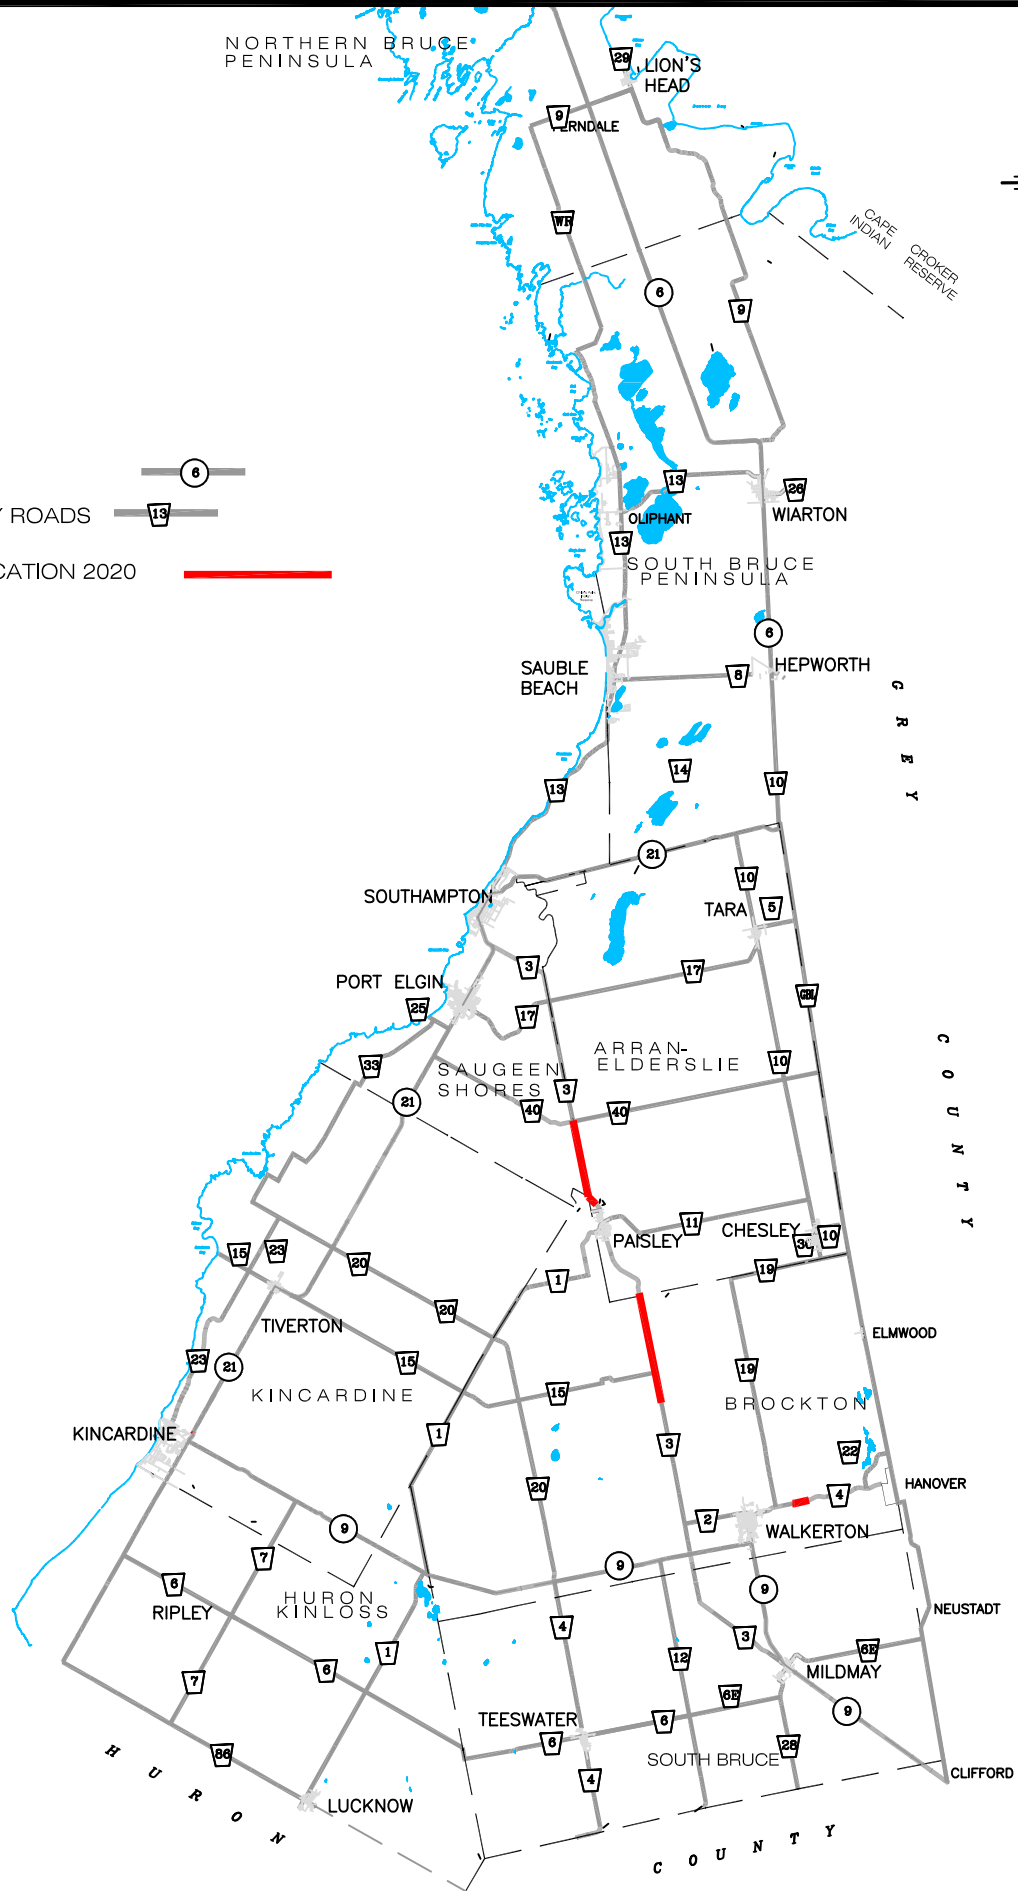

LEGEND

- M. T. O. ROADS
- BRUCE COUNTY ROADS
- GAS TAX ALLOCATION 2020

P:\Land Projects 2004\County Road Network\dwg\2020 Gas Tax Allocation 03/20/2020 2:35:59 PM EST

COUNTY OF BRUCE

March, 2020

REV 0

2020 GAS TAX ALLOCATION

SCALE 1:500 000

FIGURE 3