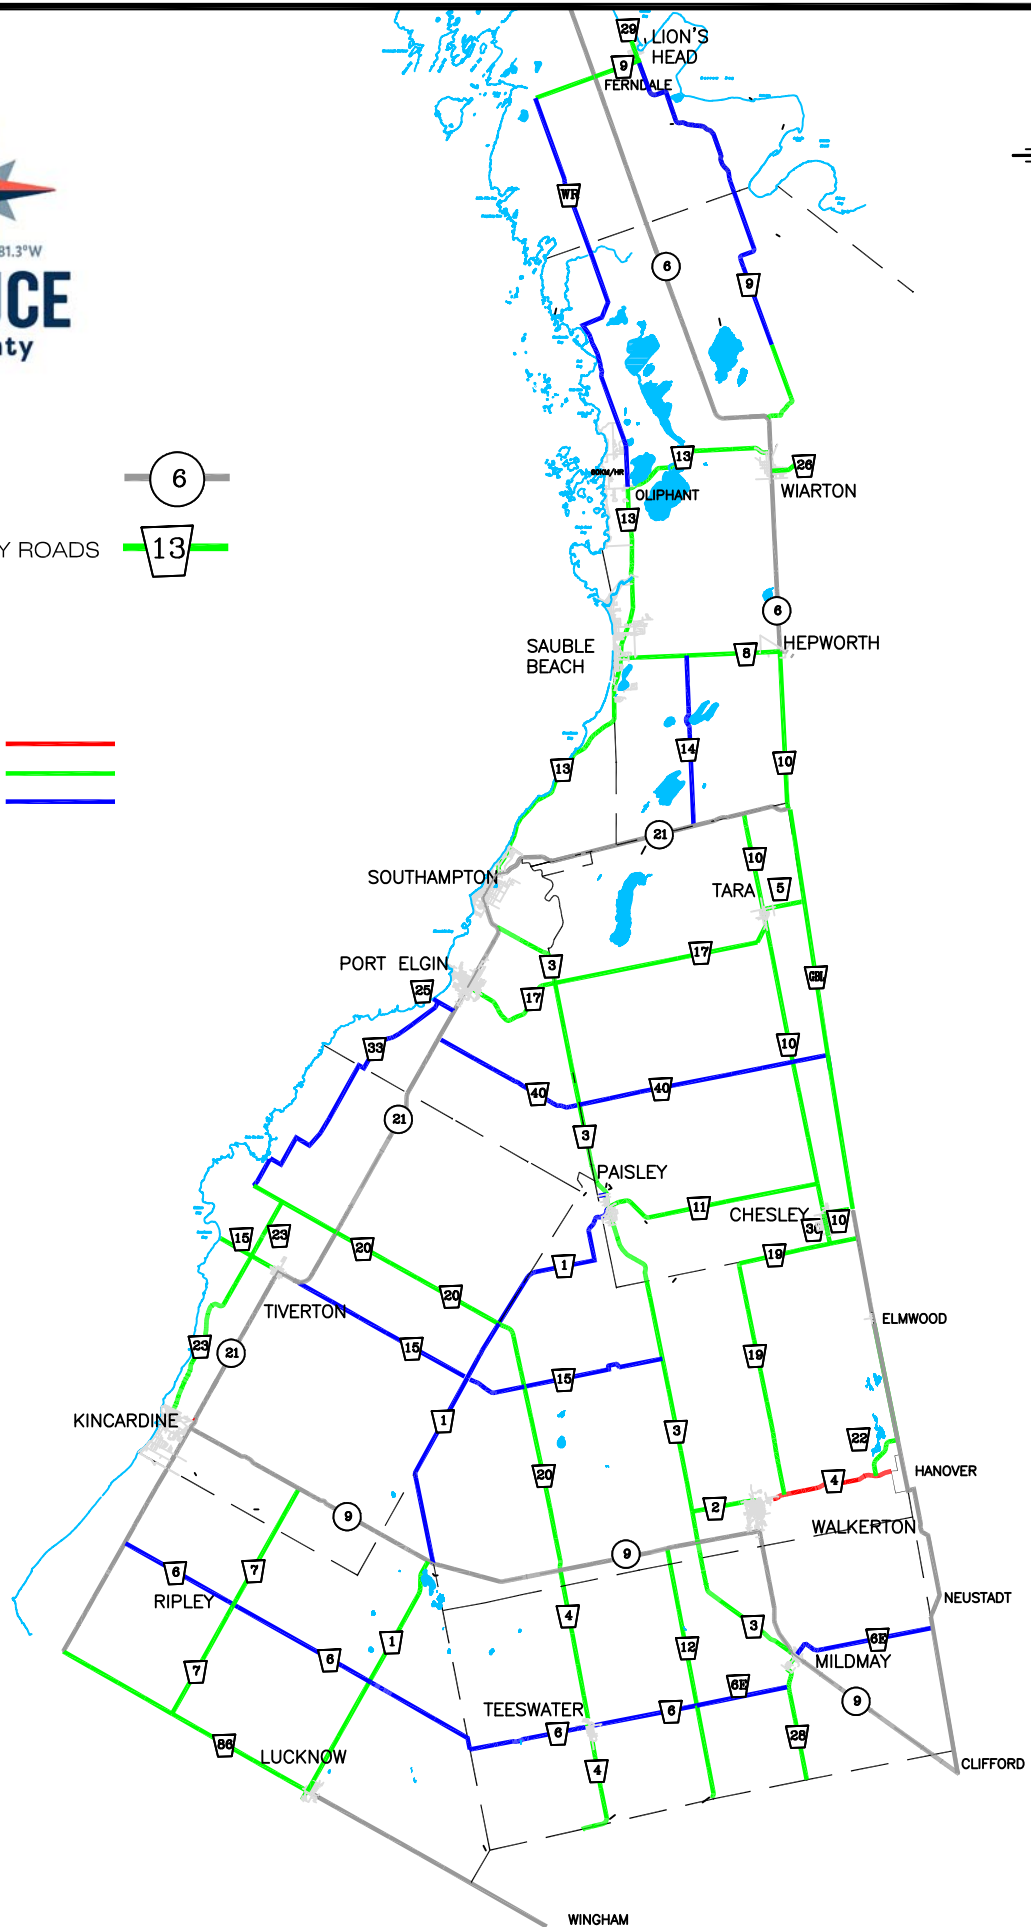

LEGEND

M. T. O. ROADS

BRUCE COUNTY ROADS

LEGEND

CLASS 2

CLASS 3

CLASS 4

**BRUCE COUNTY ROAD MAP**

**2018 ROAD CLASSIFICATIONS**

OCT. 4, 2018

REV 0

SCALE 1:500 000

FIGURE 3