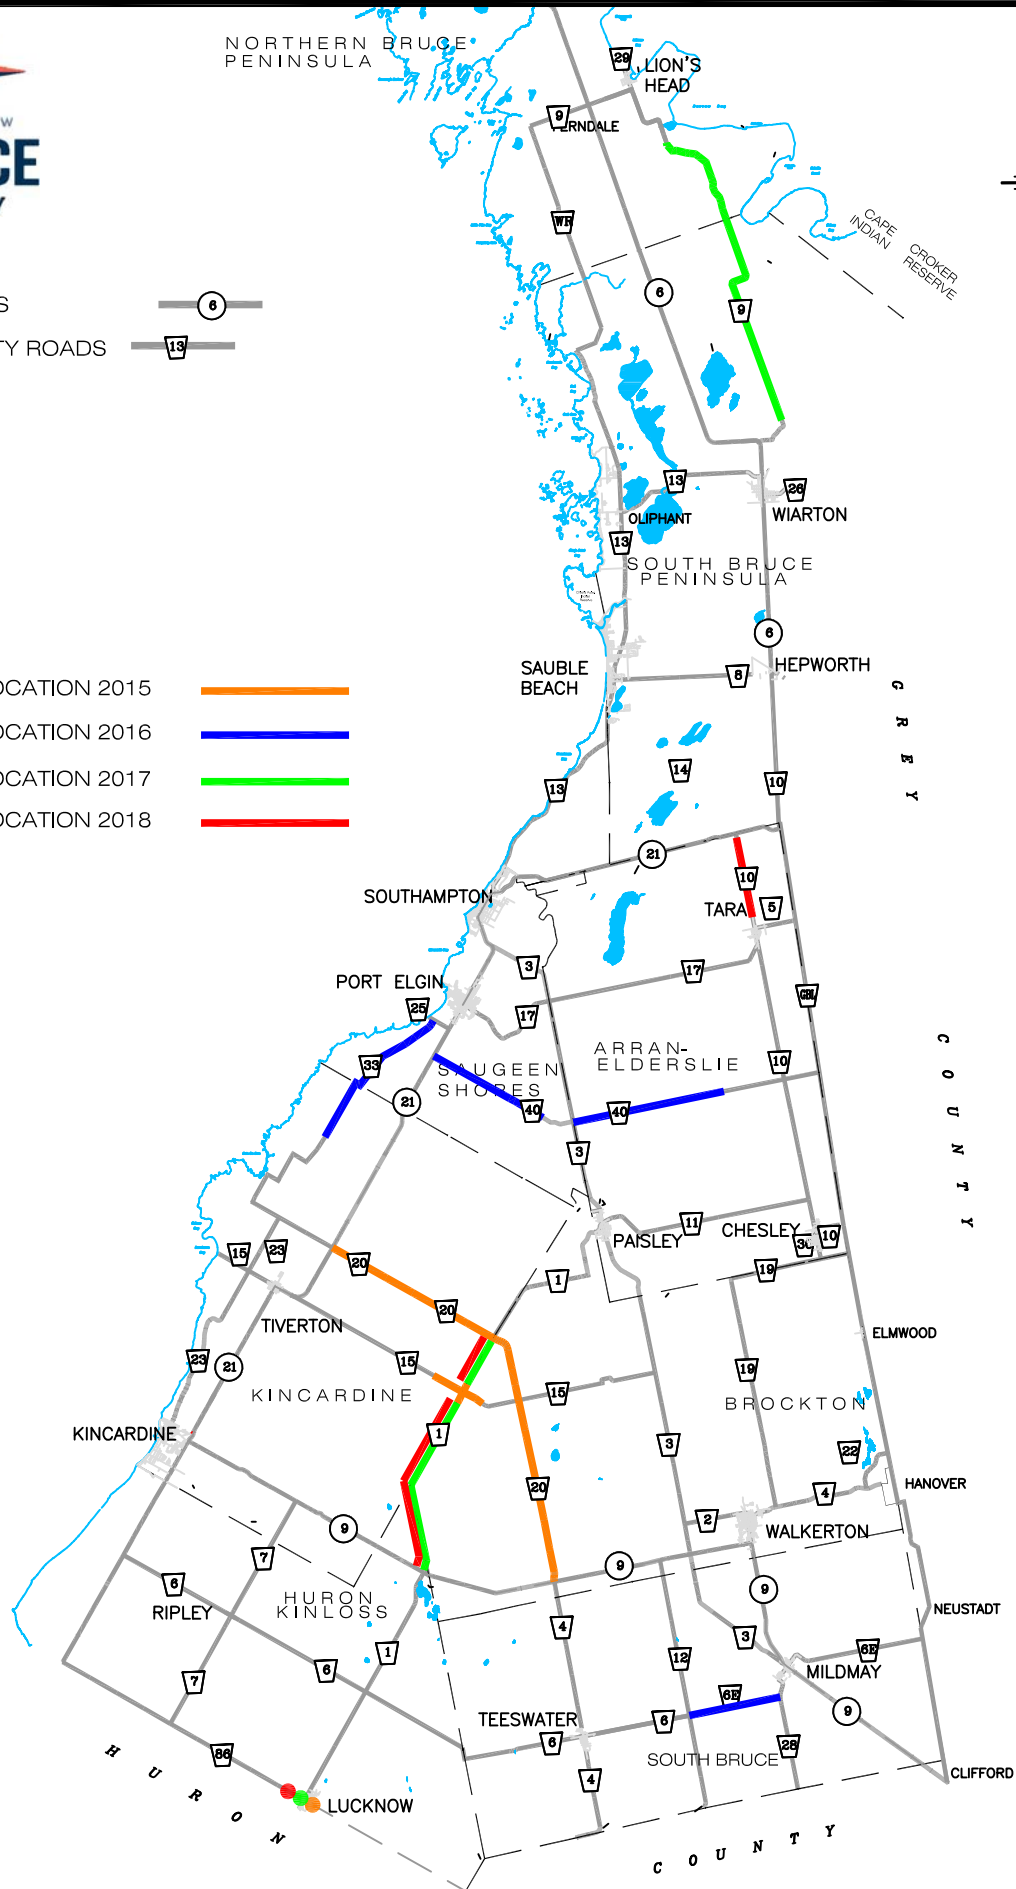

NORTHERN BRUCE PENINSULA

LEGEND

- M. T. O. ROADS 
- BRUCE COUNTY ROADS 

- GAS TAX ALLOCATION 2015 
- GAS TAX ALLOCATION 2016 
- GAS TAX ALLOCATION 2017 
- GAS TAX ALLOCATION 2018 

P:\Land Projects 2004\County Road Network\dwg\Gas Tax Allocation 2018.dwg 05/23/2018 2:35:59 PM EST

COUNTY OF BRUCE

2018 GAS TAX ALLOCATION

May 24, 2018

SCALE 1:500 000

REV 0

FIGURE 3